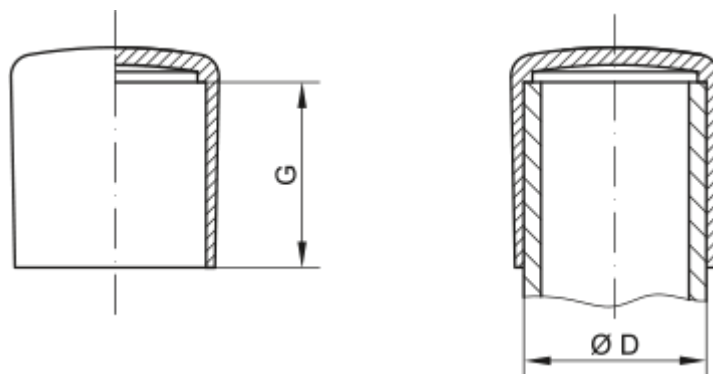

Data Sheet

Article number: 59GPN280ER16

Description: KLEE Cap for pipes GPN 280 - (Pipe size 16)

Measures

D = 16

G = 16.4